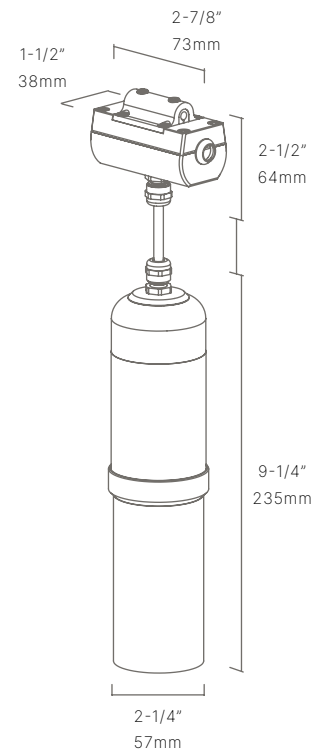

P. 760.931.2910

O. 2742 Loker Ave. W Carlsbad CA 92010

W. www.auroralight.com

MADE IN USA
WITH DOMESTIC & IMPORTED MATERIALS